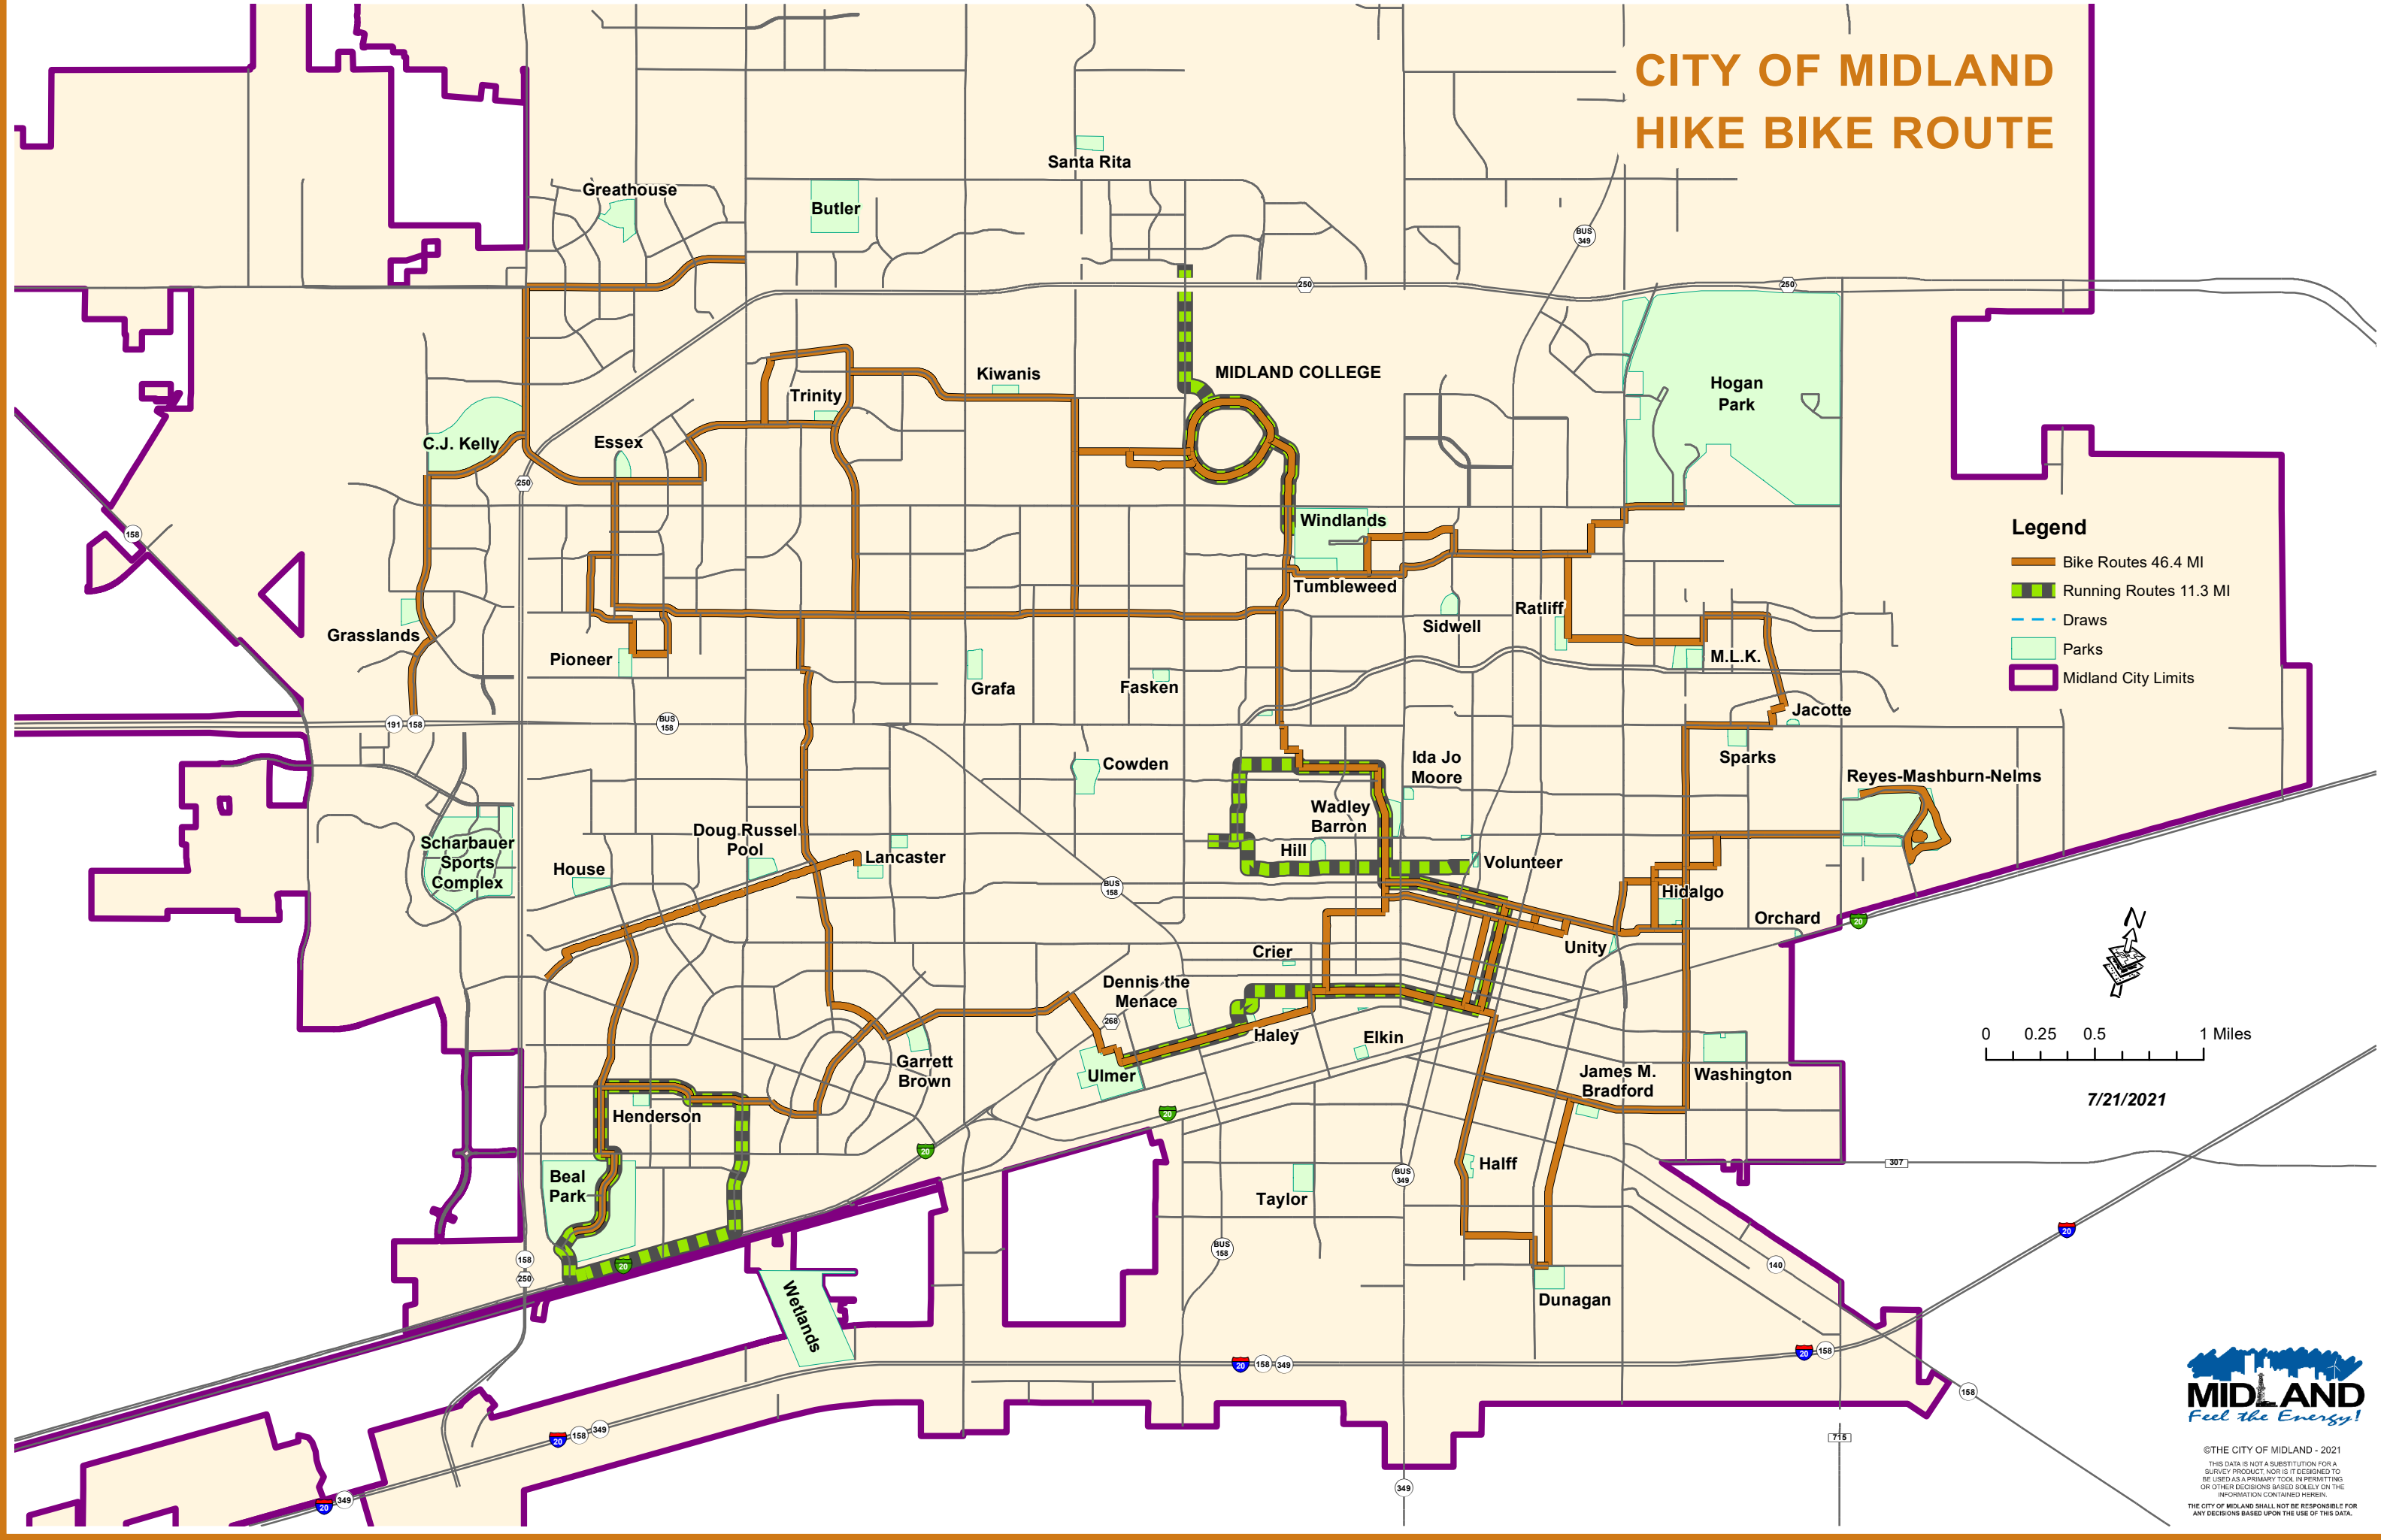

CITY OF MIDLAND HIKE BIKE ROUTE

1. **Legend**
2. Bike Routes 46.4 MI
   - Running Routes 11.3 MI
   - Draws
   - Parks
   - Midland City Limits

7/21/2021